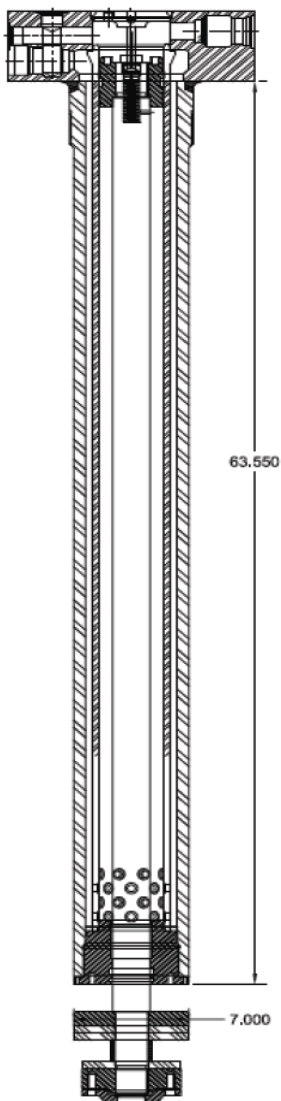

This bulletin is to give the appropriate information on our H.I.H. cylinders. Below are the different cylinders for dash 2, 3, and 4 Hammers.

-4 Series Hammers

1000663 4' CYLINDER ASSEMBLY

-3 Series Hammers

810989 3' CYLINDER ASSEMBLY

-2 Series Hammers

810995 2' CYLINDER ASSEMBLY

APE HEADQUARTERS
7032 S 196TH STREET
KENT, WA 98032
(800) 248-8498 • (253) 872-0141
FAX (253) 872-8710

NORTHEAST REGIONAL OFFICE
401 HARTLE ST.
SAYREVILLE, NJ 08872
(888) 217-7524 • (732) 432-6604
FAX (732) 432-6608